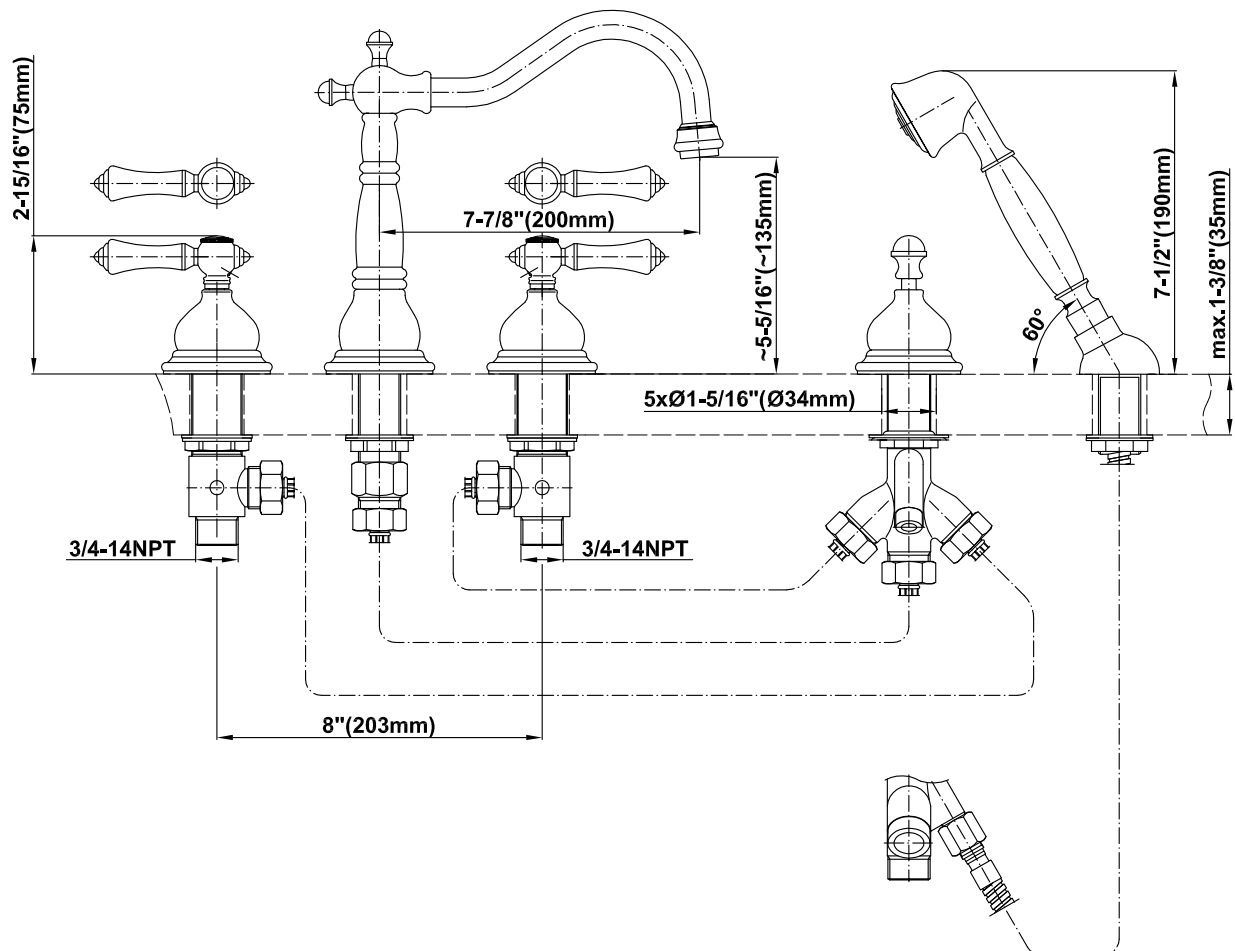

G-2551-LM15

Nantucket Collection

Roman Tub Set (Rough and Trim)

GRAFF[®]
CUTTING EDGE DESIGN

Product Features

- 1-1/3" hole cutout (x5)
- Aerated flow rate ~ 7 gpm @ 45 psi
- Deck-mounted handshower and diverter set included

Optional Accessories

- In-line pressure balancing valve G-1060

Warranty

- Limited lifetime warranty

For complete warranty information go to www.graff-faucets.com/en-nam/warranty

The measurements shown are for reference only. Products and specifications shown are subject to change without notice. Revised 07/2012.